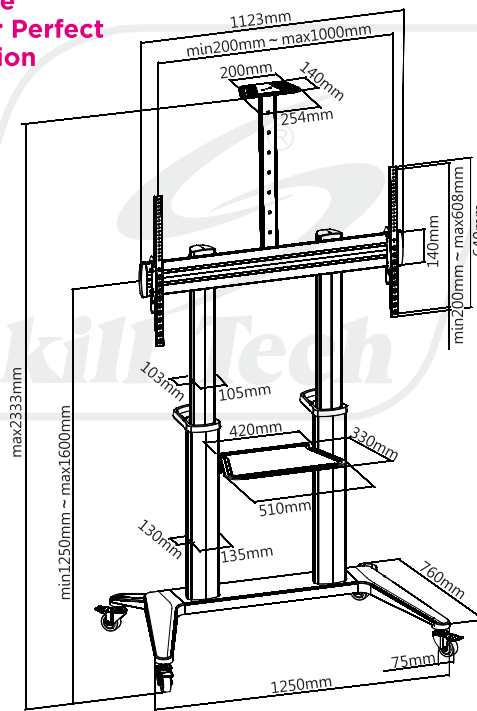

SH TTL12-610TW

ULTRA-MODERN LARGE SCREEN ALUMINUM TV CART

For Most 70" - 120"

Height & Angle Adjustable for Perfect Viewing Position

Screen Size
70" - 120"

VESA Compatible
**200x200 300x200 400x200
300x300 400x300 400x400
600x400 800x400 800x600
1000x600**

+5°
-10°
**Weight Capacity
140kg / 308lbs**

**DVD/AV
RATED
Weight Capacity
5kg (11lbs)**

Tilt Range
+5°--10°

Cable Management

Tilting Design
for ideal viewing angles

Height Adjustment
allows for any desired TV position along the column